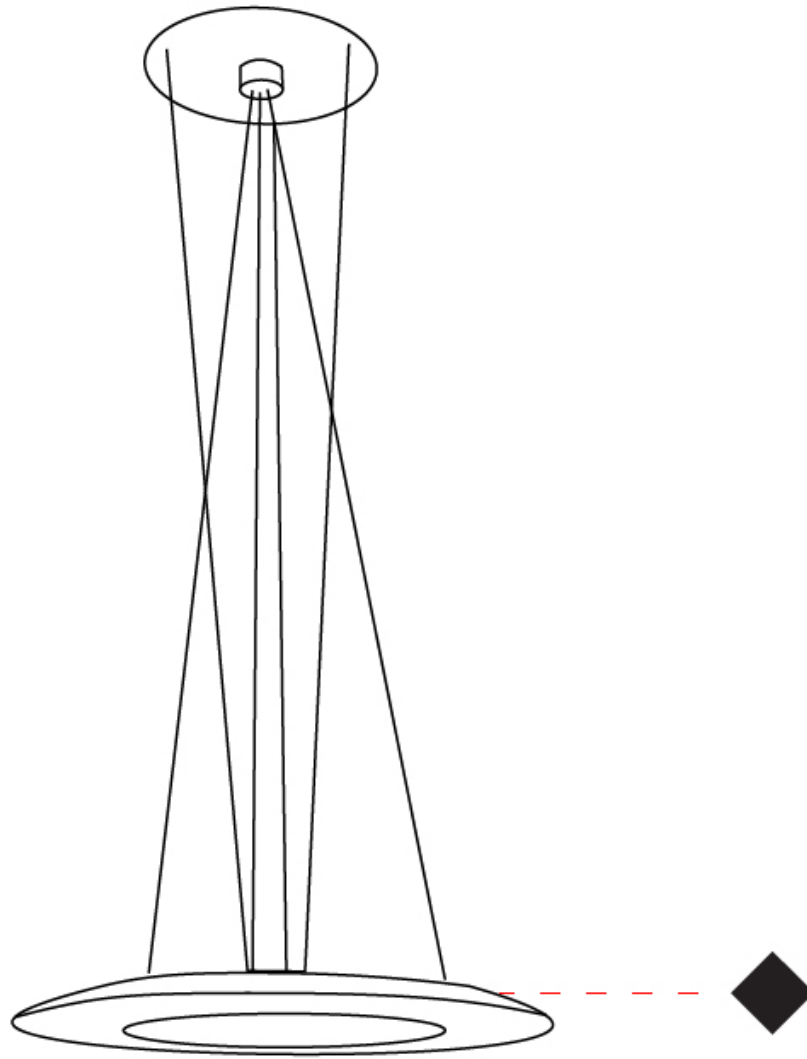

LADY B SUSPENSION

D41052-

PROJECT

TYPE

SPECIFIER

QUANTITY

DATE

D