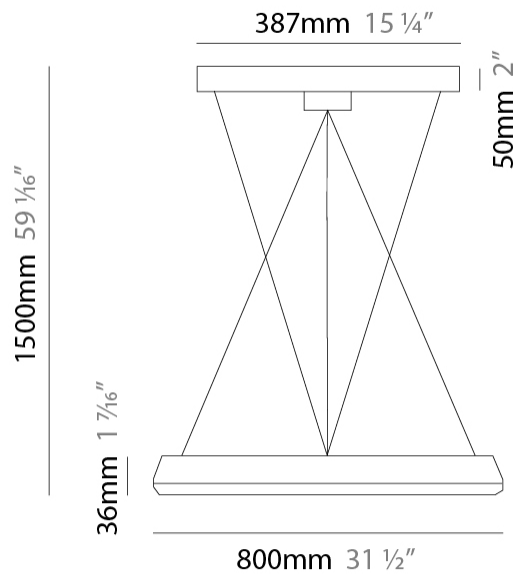

PROJECT	
TYPE	
SPECIFIER	
QUANTITY	
DATE	

LADY B SUSPENSION

D41051- -

base number
Color   Temperature   Finish   Options

1. To build a product code in our configurator select the specify button on the base model # product page
2. To build a manual product code on this datasheet choose from the options listed below in blue font and add the suffix to the base model #

GENERAL

Series: Lady B
Brand: Icone
Division: Design
Mounting Type: Suspension
Mounting Location: Ceiling
Subcategory: Pendant

PHYSICAL

Shape: Round
Diameter (mm): 800
Diameter (in): 31 1/2
Height (mm): 36
Height (in): 1 7/16
Max. Overall Height (mm): 1500
Max. Overall Height (in): 59 1/16
Light Distribution: Direct
Fixture Finish: WHI / BLK
Fixture Material: Aluminum

ELECTRICAL

Lamp Type: LED
Input Wattage (W): 85
Dimming: 0-10V Dimming
Driver Included: Yes
Driver Location: Integrated
Driver Type: Constant Voltage - 120/277Vac
Driver Class: Class 2
Input Voltage (V): Universal
Output Voltage (V): 24
Upon Request: Integral: Non-dimming 120/277Vac

LED

Color Temperature (°K): 2700 / 3000
Nominal Lumen (lm): 9000
CRI: >90 CRI
Lamp Life (hrs): 50000

OPTICAL

RATINGS AND CERTIFICATIONS

Certified By: Certified for North American Standards
IP rating: IP20